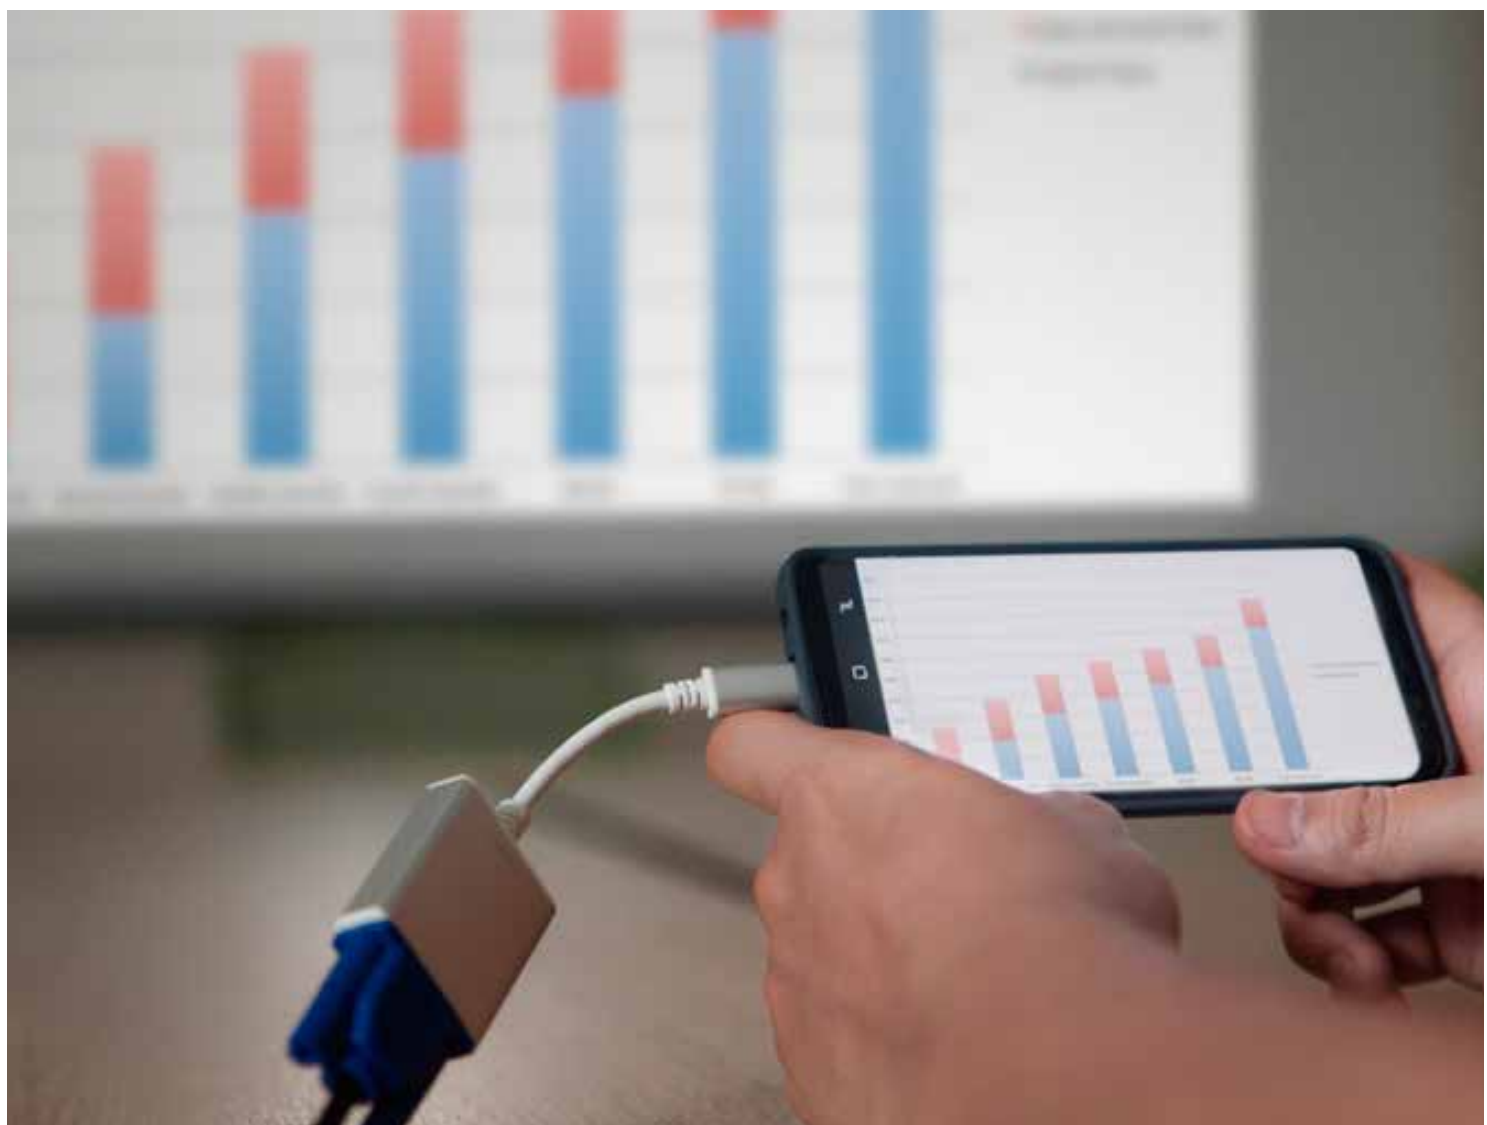

Connect

Video Adapters

The newest connectivity standard combines video, data, and power into a reversible connector, which means you'll always plug it in the right way.

USB-C to HDMI Adapter

Moshi's USB-C to HDMI Adapter enables output of 4K video at up to 60 fps and digital audio to your UHD TV or monitor.